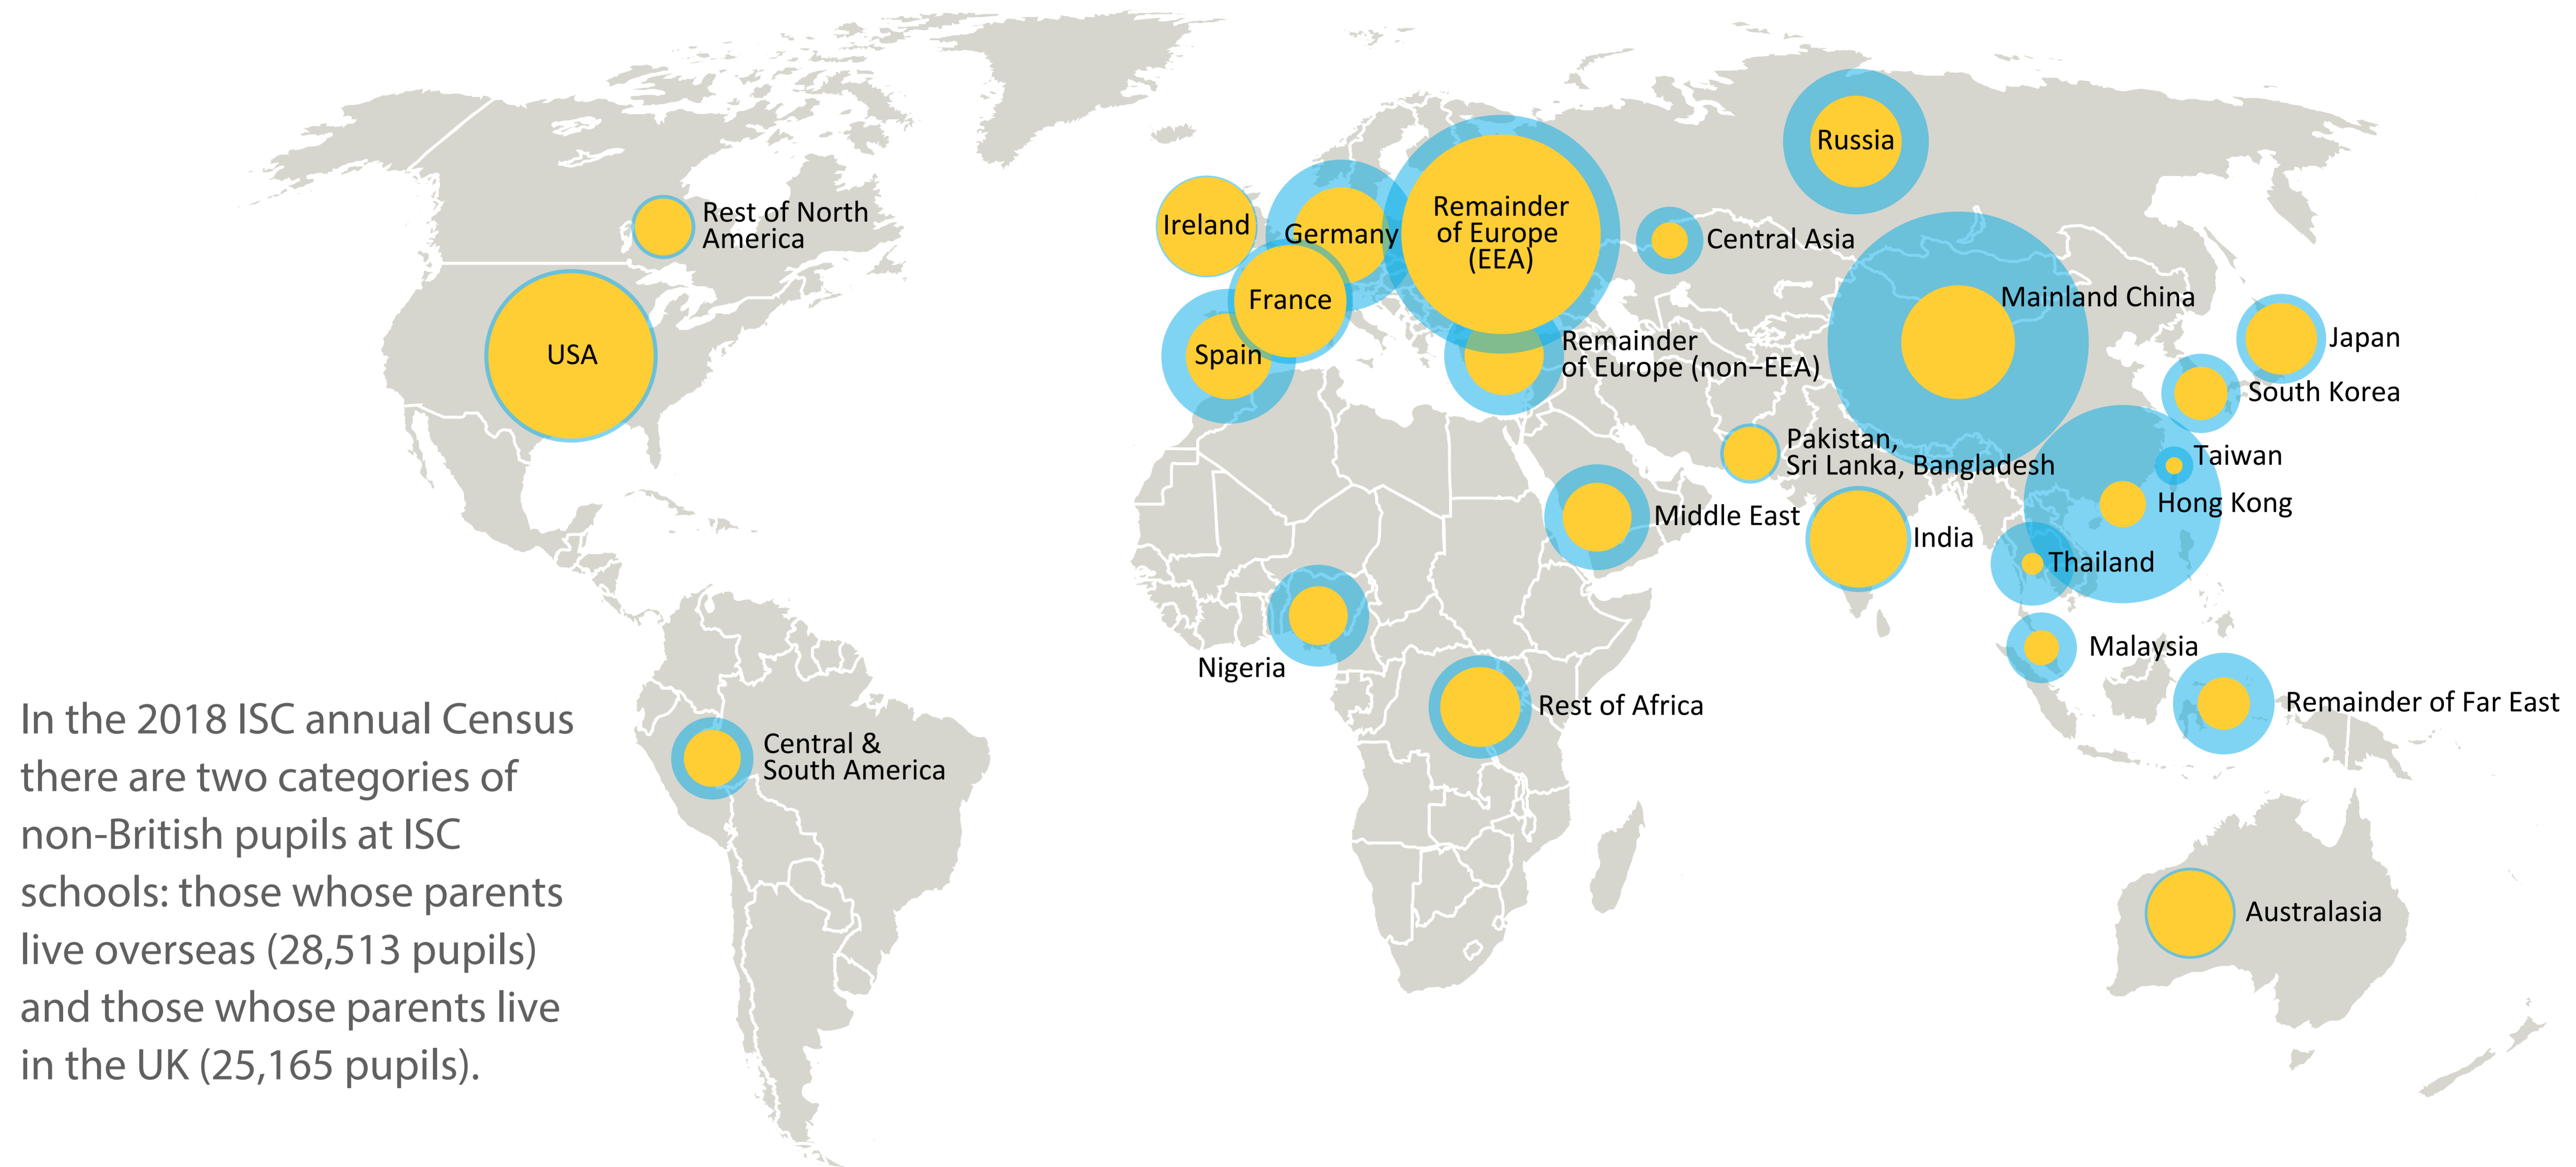

# Nationality of non-British pupils at ISC schools

In the 2018 ISC annual Census there are two categories of non-British pupils at ISC schools: those whose parents live overseas (28,513 pupils) and those whose parents live in the UK (25,165 pupils).

 Non-British pupils whose parents live overseas.

 Non-British pupils whose parents live in the UK.

 **Hong Kong** 95% of pupils have parents living overseas.

 **USA** Over 90% of pupils have parents living in the UK.